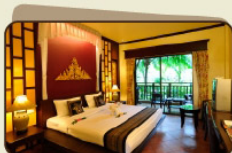

Kata Palm Resort & Spa a four star resort is your perfect choice of your great and memorable holiday – provides high quality rooms, facilities, services, great and easy access to the beach with a short walking distance, or get free shuttle service to the beach where we provide free sunbed & umbrella, close to shopping center, restaurant and bars. Our resort features 184 guest rooms, 2 large free-form swimming pools with swim-up bars, 3 restaurants and facilities.

ACCOMMODATION : The resort consists of 184 guest rooms and suites. All rooms offer spectacular pool view, guest rooms have a minimum 36 sqm. up to 90 sqm. A selection of Premier Suite offer you more personal space and luxury. All guest rooms are decorated in very Thai Style with full amenities.

Room type	Capacity	No. of room	Twin Bed	Double Bed	Size
Superior Pool view	2A+2C / 3A+1C	80	40	40	36
Deluxe Pool view	2A+2C / 3A+1C	83	51	32	45
Grand Deluxe	2A+2C / 3A+1C	2	0	2	50
Deluxe Pool Access	2A / 3A	14	6	8	45
Deluxe Pool Access Villa	2A	2	0	2	36
Premier Suite	2A+2C / 3A+1C	3	1	3	90
TOTAL		184	98	86	